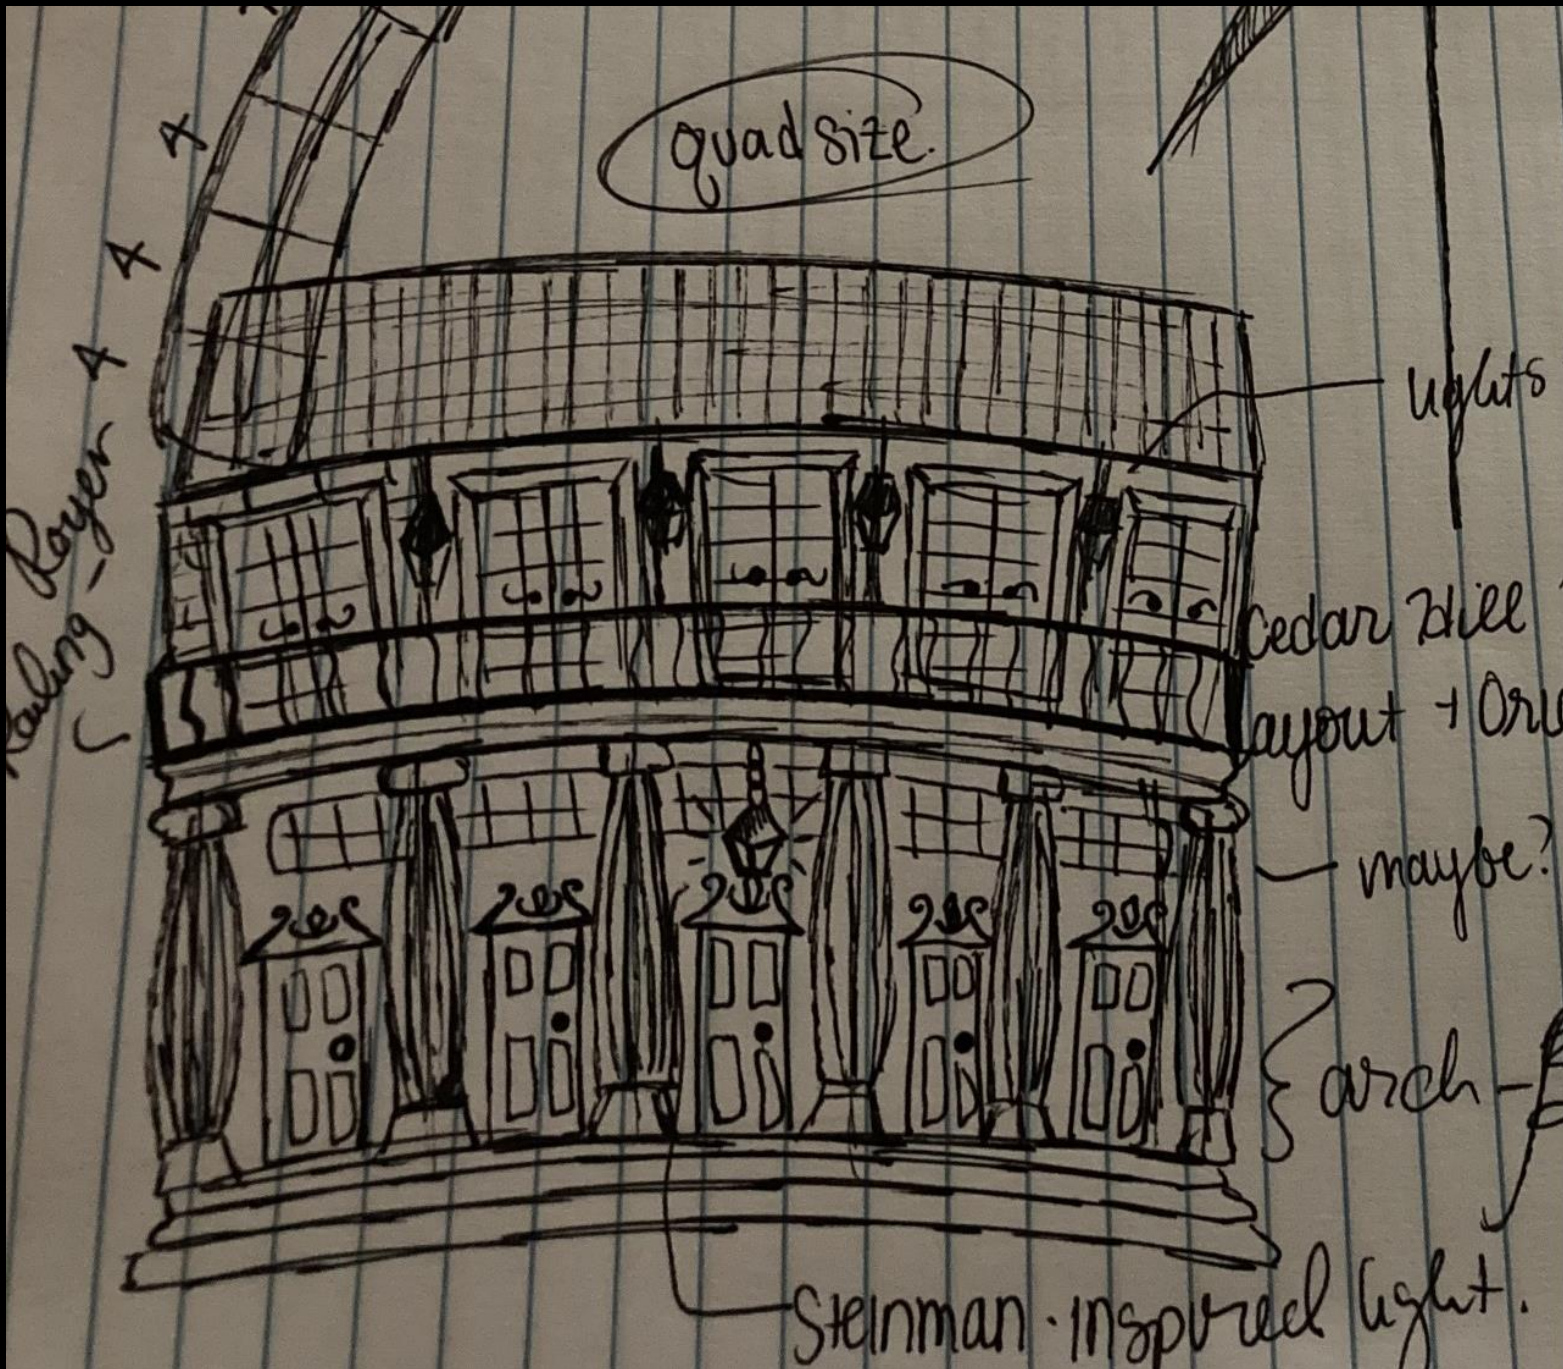

2

4

5

6

7

8

STEINMAN CENTER

quad size.

Royer 4 4 4

lights

Cedar Hill layout + Ori

maybe?

arch-

Steinman-inspired light.